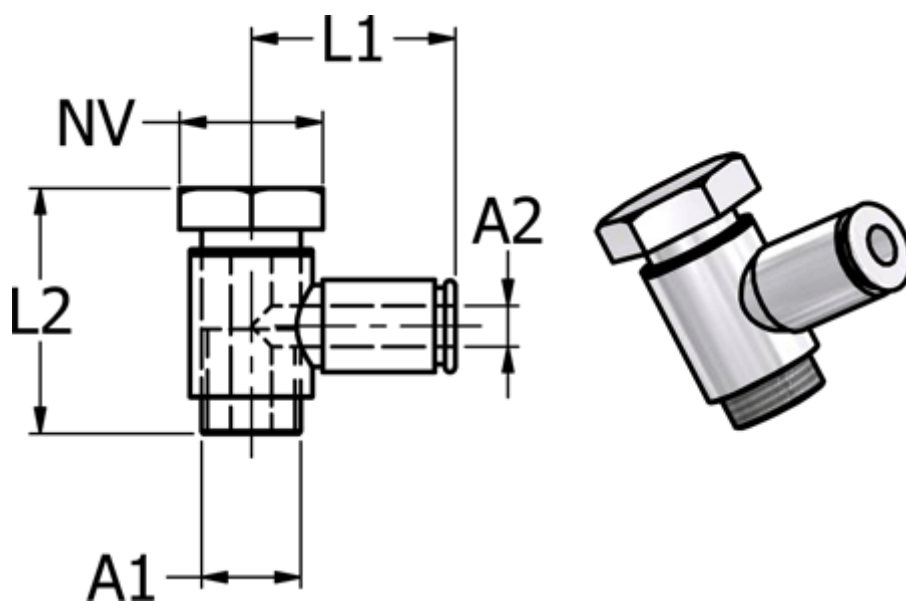

Article number: 5868630146

Description: Metal Push-in fitting 863.014-6, Ø6 / G 1/4"
Elbow swivel with FPM O-ring

Measures

Ext. hose diameter A2	= 6
L1	= 24
L2	= 33
NV	= 17
Thread A1	= G 1/4"